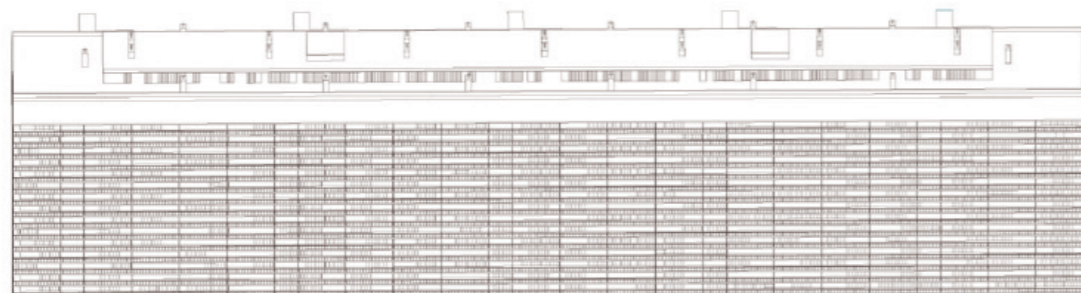

program: Master of Advanced Architecture
course: X-Urban Design Studio
instructor: Mariano Gomez Luque, Francisco Villeda
faculty assistant: Neslihan Gülhan
student assistant: Swohm Chattopadhyay

program: Master of Advanced Architecture
course: X-Urban Design Studio
instructor: Mariano Gomez Luque, Francisco Villeda
faculty assistant: Neslihan Gülhan
student assistant: Swohm Chattopadhyay

Dana El Hajjar

530 dwellings_site axo