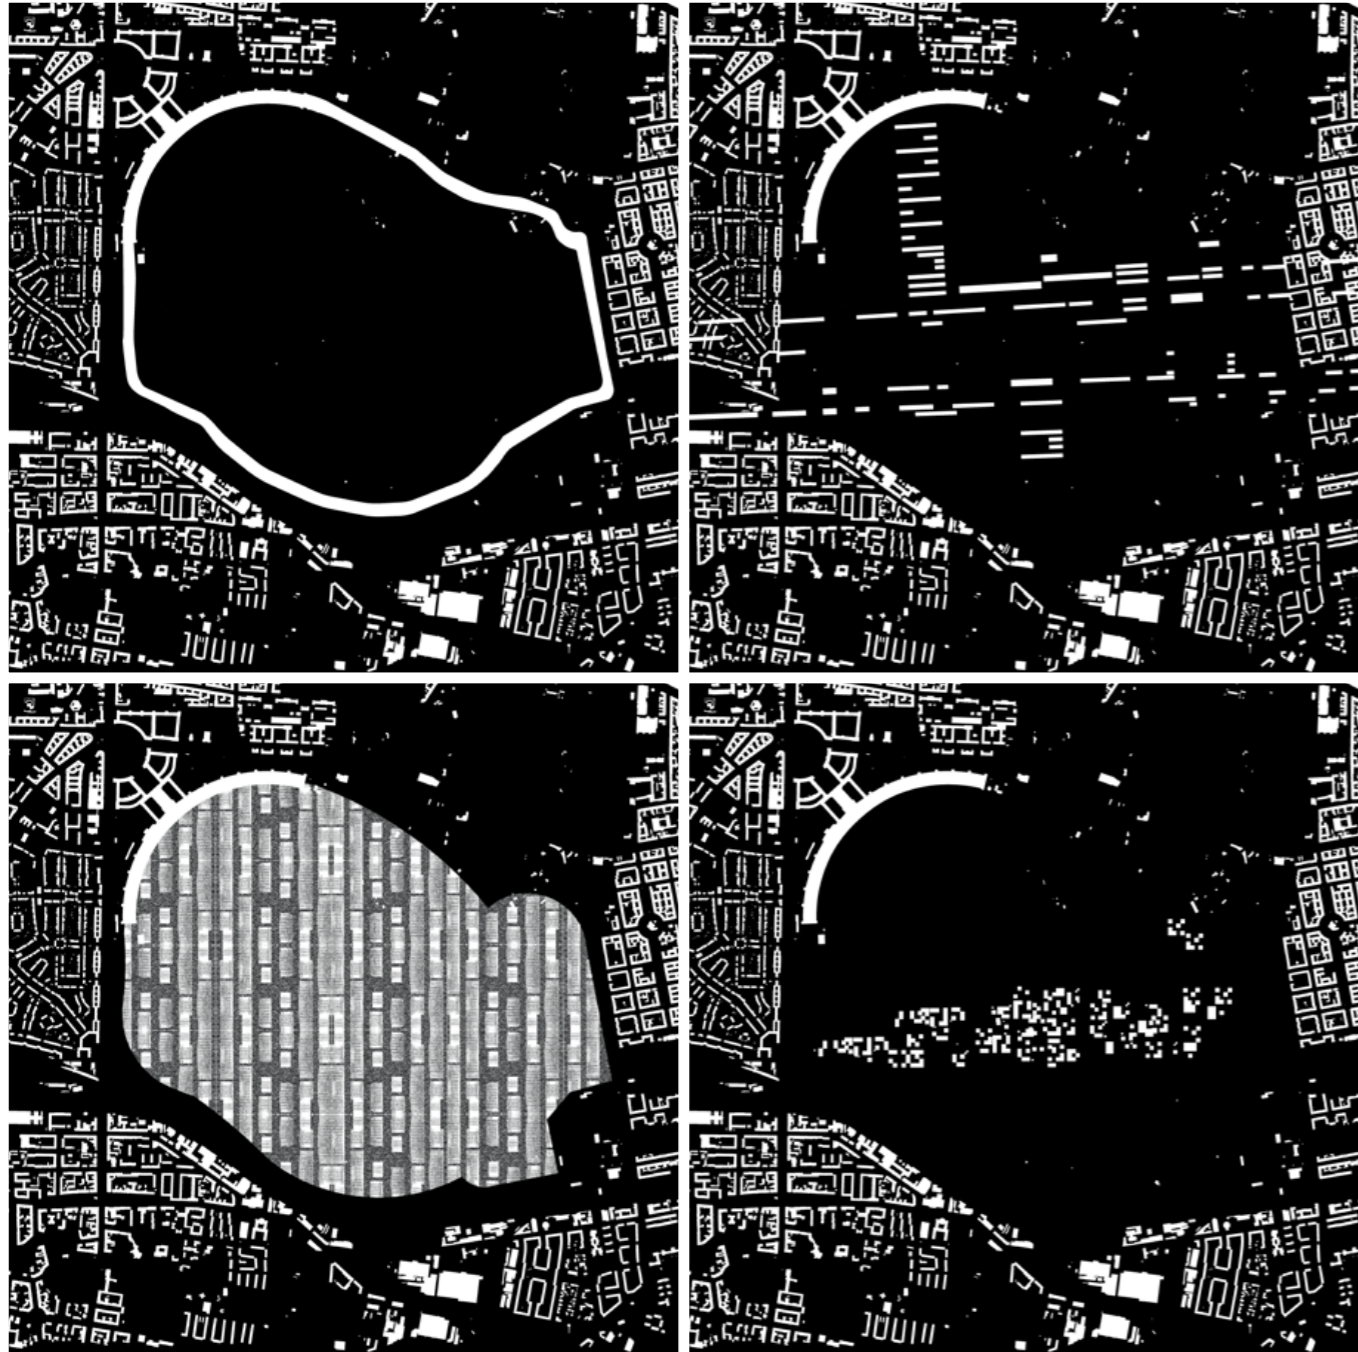

program: Master of Advanced Architecture
course: X-Urban Design Studio
instructor: Mariano Gomez Luque, Francisco Villeda
faculty assistant: Neslihan Gülhan
student assistant: Swohm Chattopadhyay

program: Master of Advanced Architecture
course: X-Urban Design Studio
instructor: Mariano Gomez Luque, Francisco Villeda
faculty assistant: Neslihan Gülhan
student assistant: Swohm Chattopadhyay

general studies

Dana El Hajjar
Naji ALtala
Aakriti Singh
Dounia Moujahid