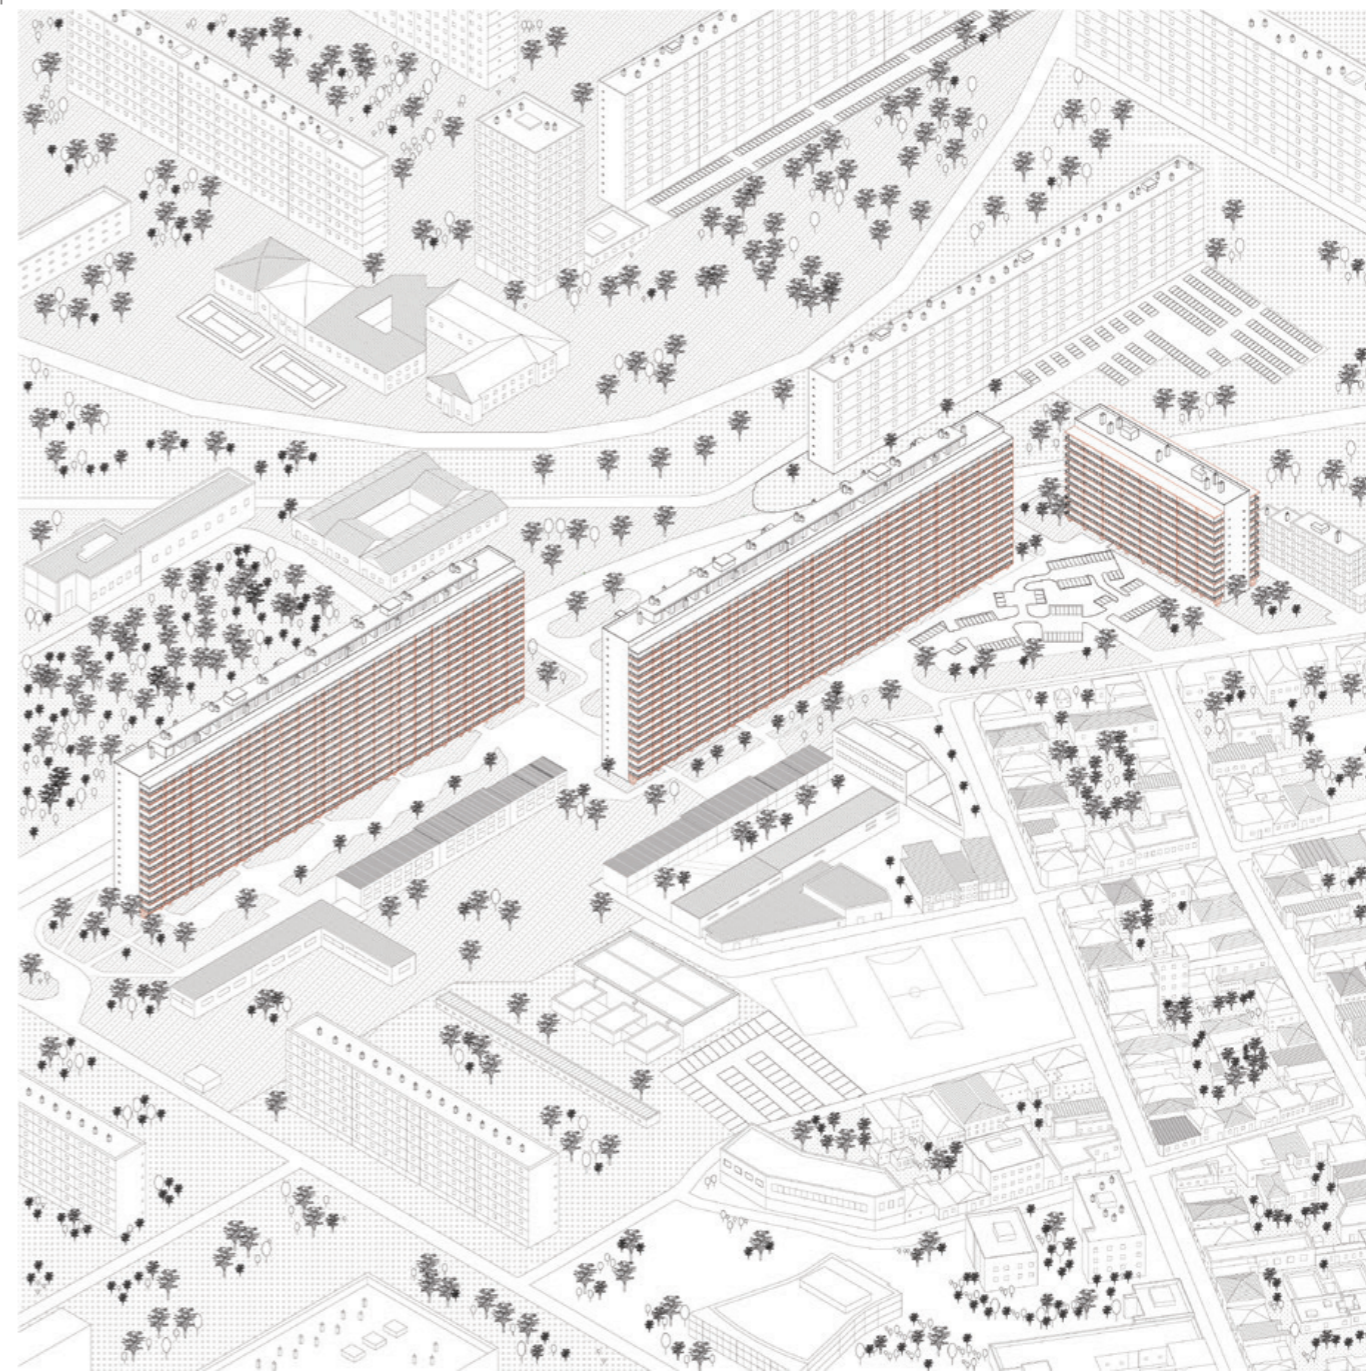

program: Master of Advanced Architecture
course: X-Urban Design Studio
instructor: Mariano Gomez Luque, Francisco Villeda
faculty assistant: Neslihan Gülhan
student assistant: Swohm Chattopadhyay

program: Master of Advanced Architecture
course: X-Urban Design Studio
instructor: Mariano Gomez Luque, Francisco Villeda
faculty assistant: Neslihan Gülhan
student assistant: Swohm Chattopadhyay

Dana El Hajjar

530 dwellings_site axo