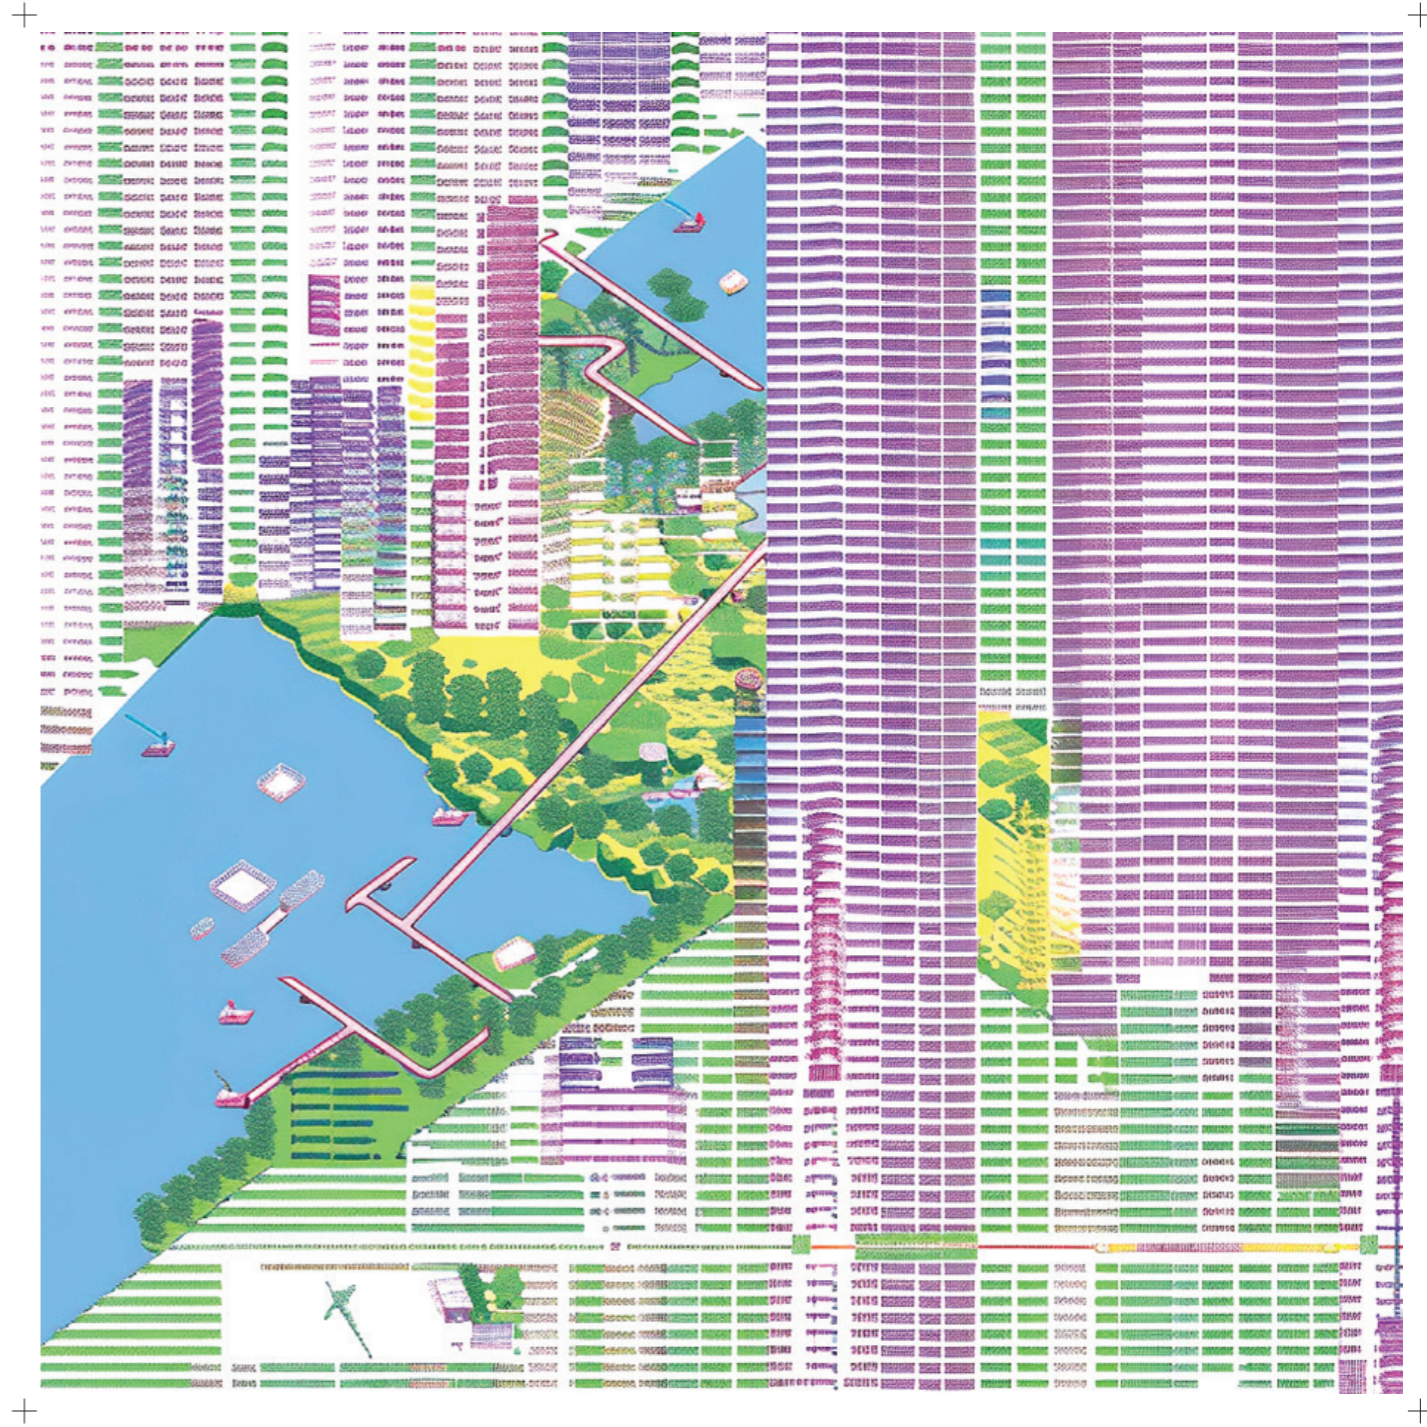

Almere plan, revisited

Muskan Goyal
Mert Özkılıç
Nate Power
Sayed Salahuddin