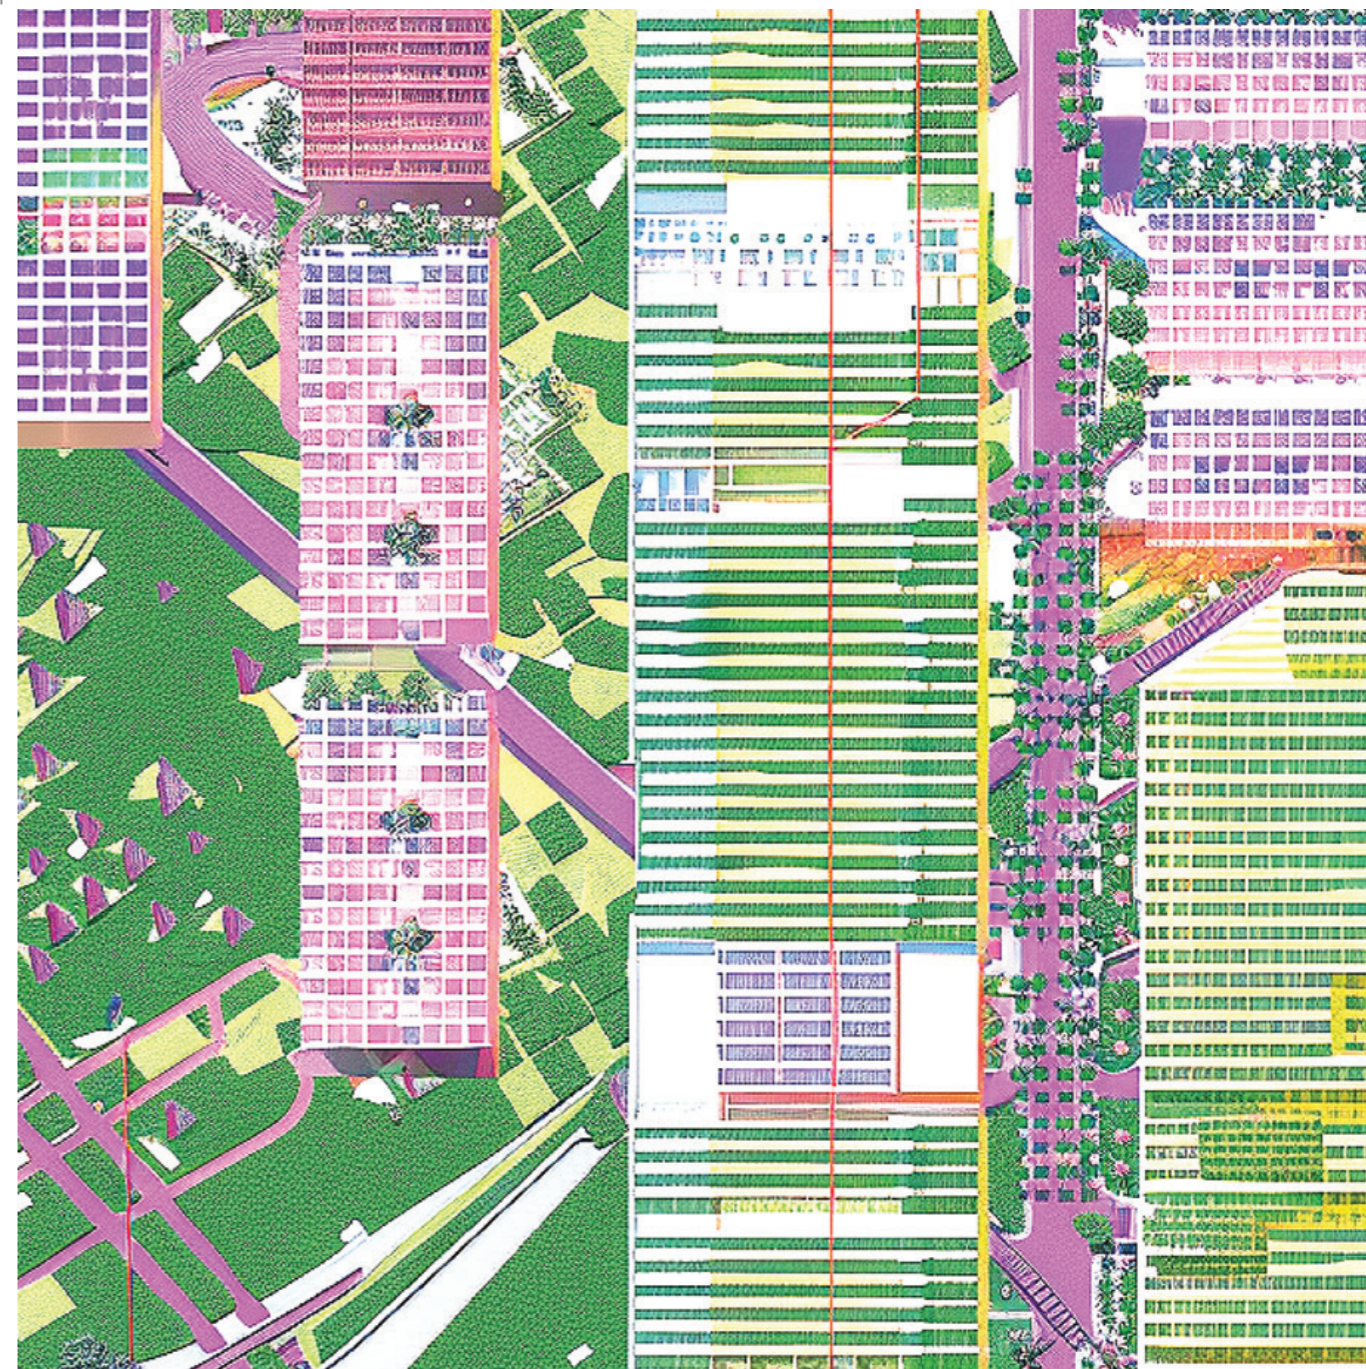

program: Master of Advanced Architecture
course: X-Urban Design Studio
instructor: Mariano Gomez Luque, Francisco Villeda
faculty assistant: Neslihan Gülhan
student assistant: Swohm Chattopadhyay

program: Master of Advanced Architecture
course: X-Urban Design Studio
instructor: Mariano Gomez Luque, Francisco Villeda
faculty assistant: Neslihan Gülhan
student assistant: Swohm Chattopadhyay

Muskan Goyal
Mert Özkılıç
Nate Power
Sayed Salahuddin

Almere plan, revisited