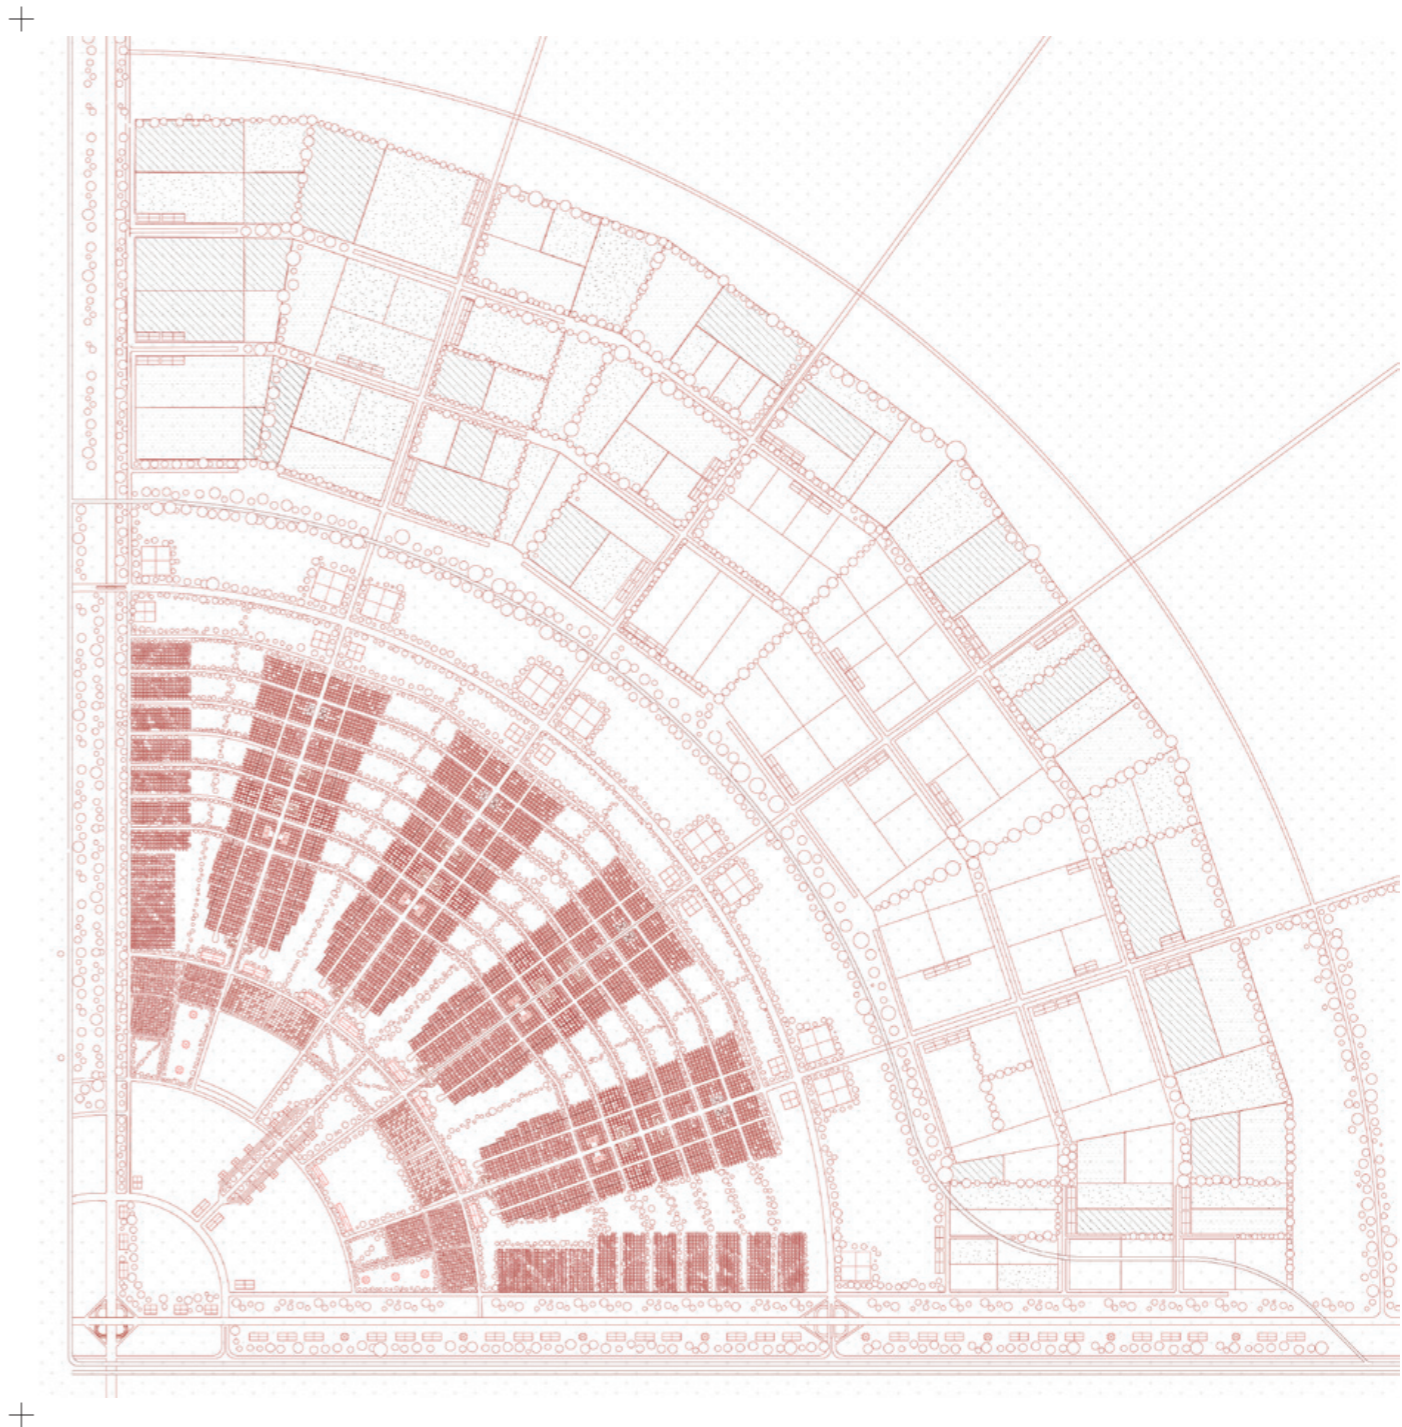

Hilberseimer, revisited

Naji Altala

Hilberseimer, revisited