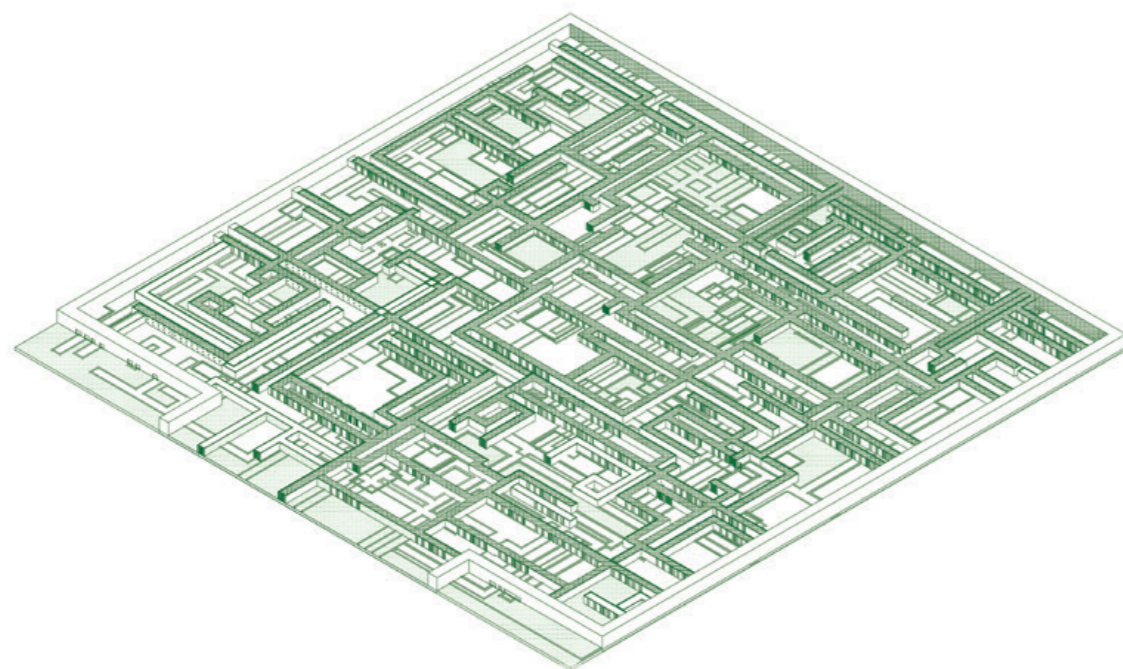

program: Master of Advanced Architecture
course: X-Urban Design Studio
instructor: Mariano Gomez Luque, Francisco Villeda
faculty assistant: Neslihan Gülhan
student assistant: Swohm Chattopadhyay

program: Master of Advanced Architecture
course: X-Urban Design Studio
instructor: Mariano Gomez Luque, Francisco Villeda
faculty assistant: Neslihan Gülhan
student assistant: Swohm Chattopadhyay

Keerthana Reddy

No Stop City, revisited

Keerthana Reddy

No Stop City, revisited