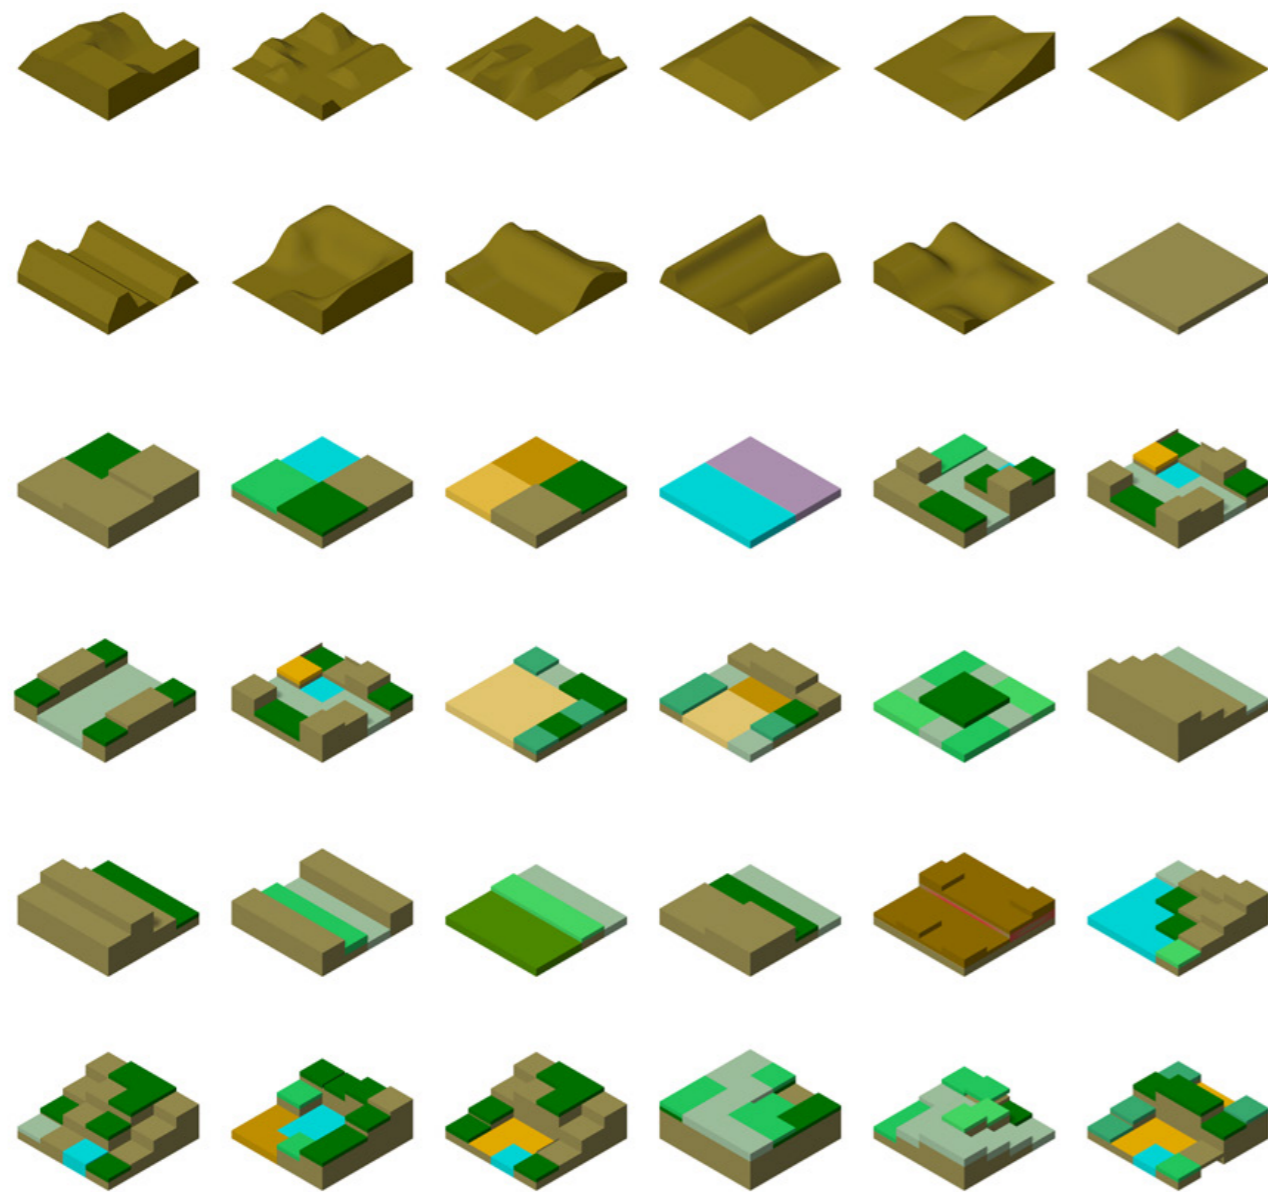

program: Master of Advanced Architecture
course: X-Urban Design Studio
instructor: Mariano Gomez Luque, Francisco Villeda
faculty assistant: Neslihan Gülhan
student assistant: Swohm Chattopadhyay

program: Master of Advanced Architecture
course: X-Urban Design Studio
instructor: Mariano Gomez Luque, Francisco Villeda
faculty assistant: Neslihan Gülhan
student assistant: Swohm Chattopadhyay

+

+

+

urban form catalogue

Muskan Goyal
Mert Özkılıç
Nate Power
Sayed Salahuddin

+

+