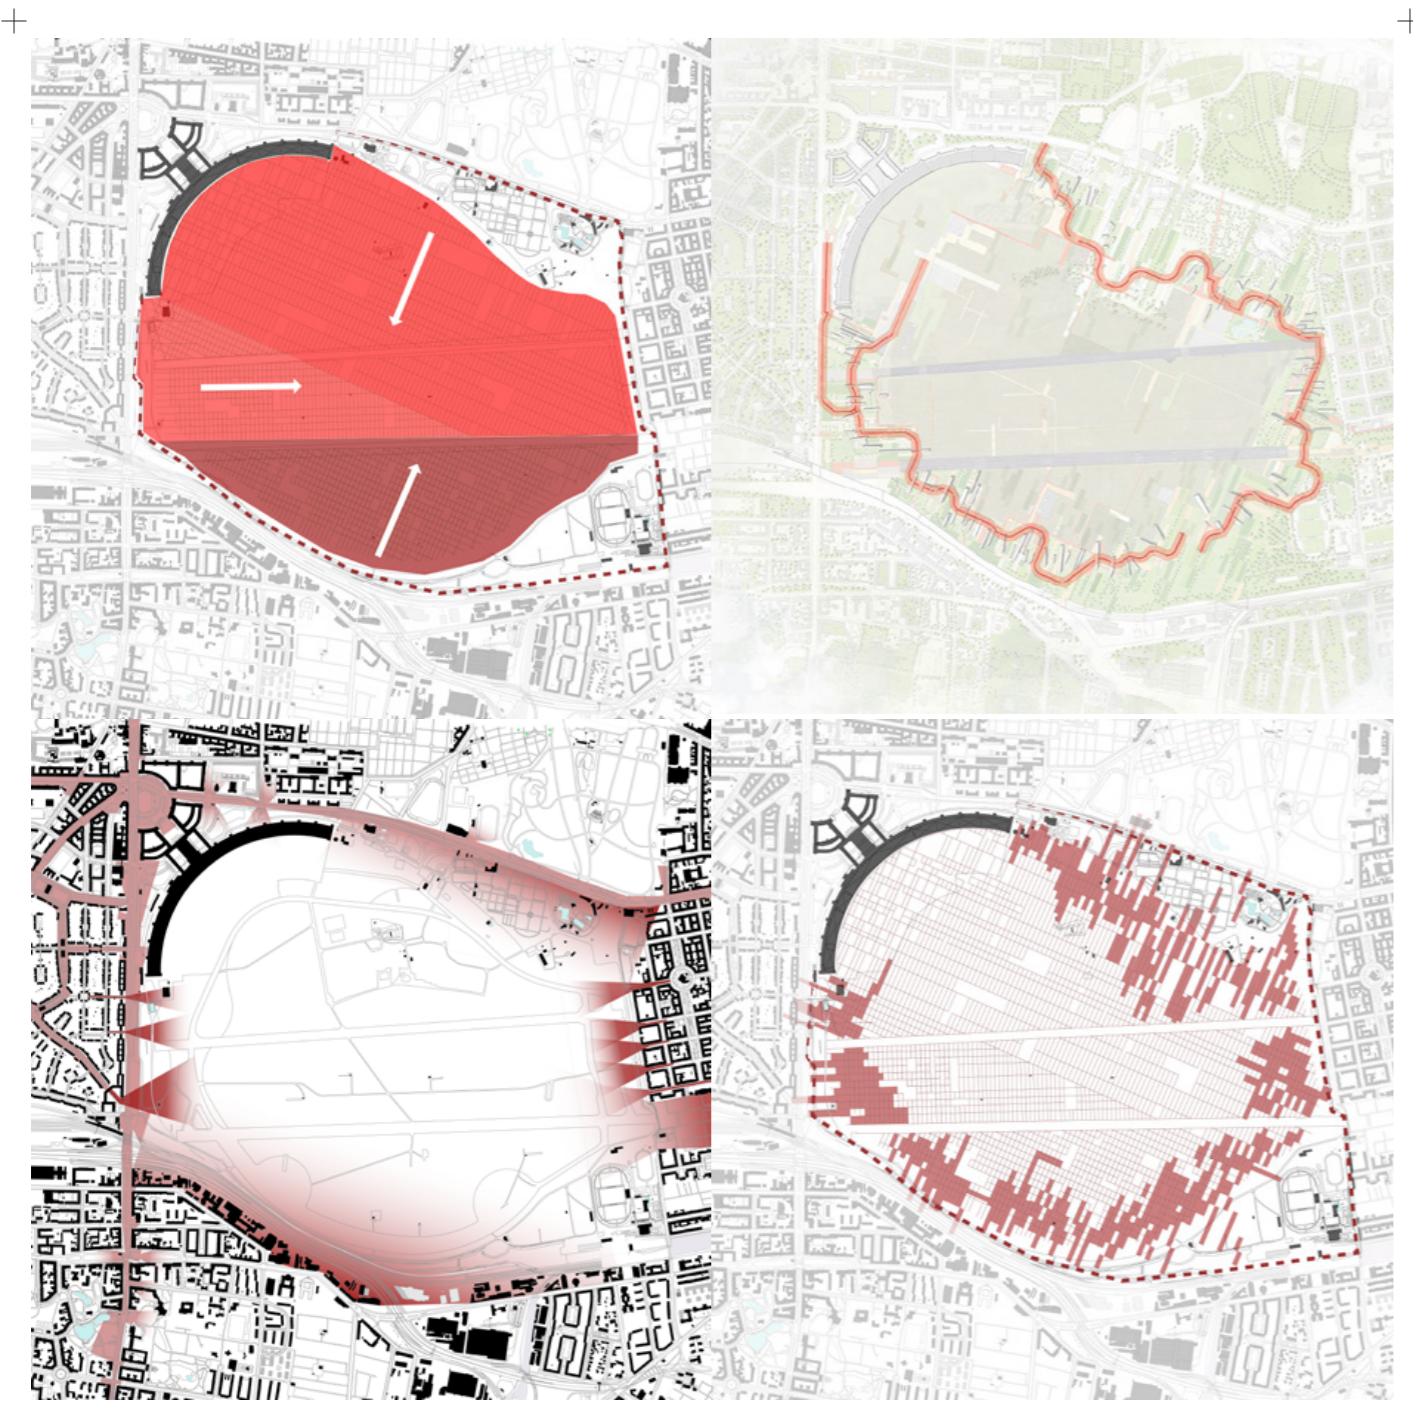

program: Master of Advanced Architecture
course: X-Urban Design Studio
instructor: Mariano Gomez Luque, Francisco Villeda
faculty assistant: Neslihan Gülhan
student assistant: Swohm Chattopadhyay

project: THF PARK-LOOP

The proposed vision for Tempelhof is articulated as a continuous, porous, 'spongy' perimetral loop mixing housing blocks and a variety of urban programs and public space, simultaneously re-defining a new connection with the city while preserving the nature of the site as a major urban void.

program: Master of Advanced Architecture
course: X-Urban Design Studio
instructor: Mariano Gomez Luque, Francisco Villeda
faculty assistant: Neslihan Gülhan
student assistant: Swohm Chattopadhyay

general scheme studies

Dana El Hajjar
Naji ALTala
Aakriti Singh
Dounia Moujahid