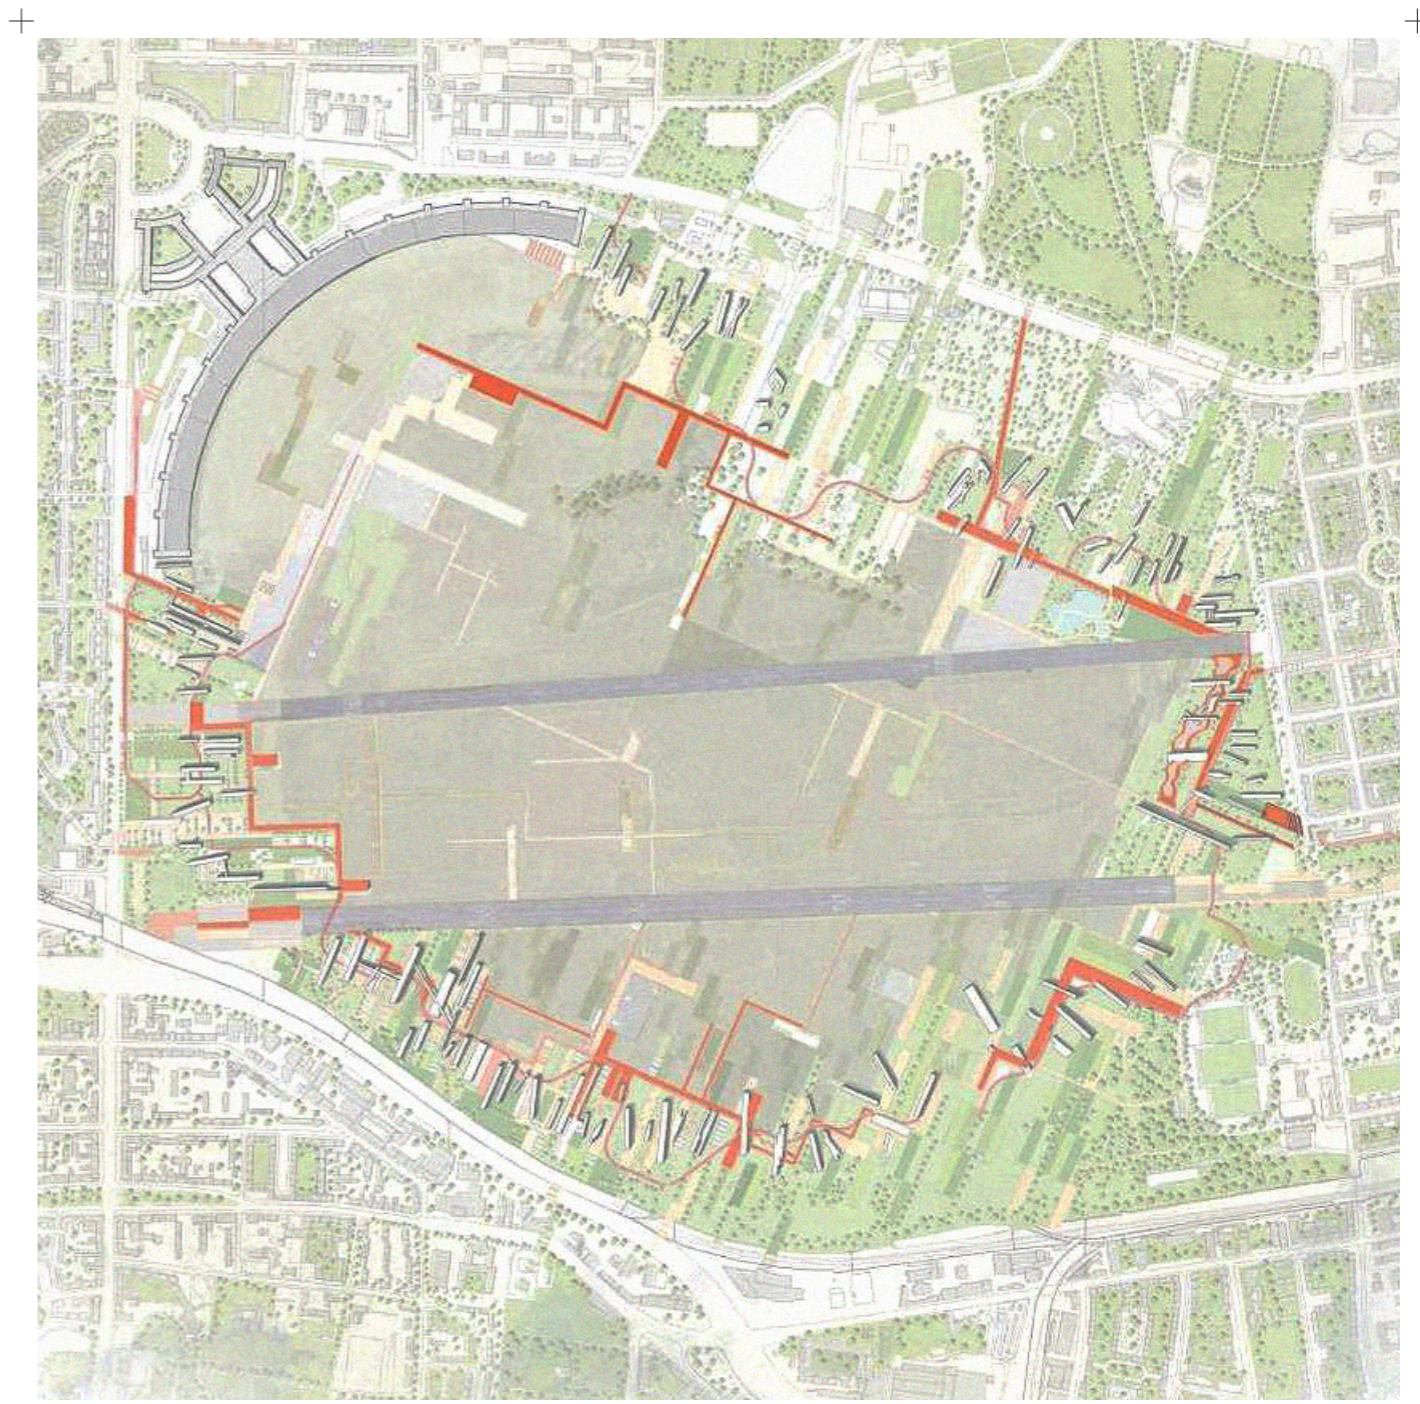

general plan

Dana El Hajjar
Naji ALTala
Aakriti Singh
Dounia Moujahid