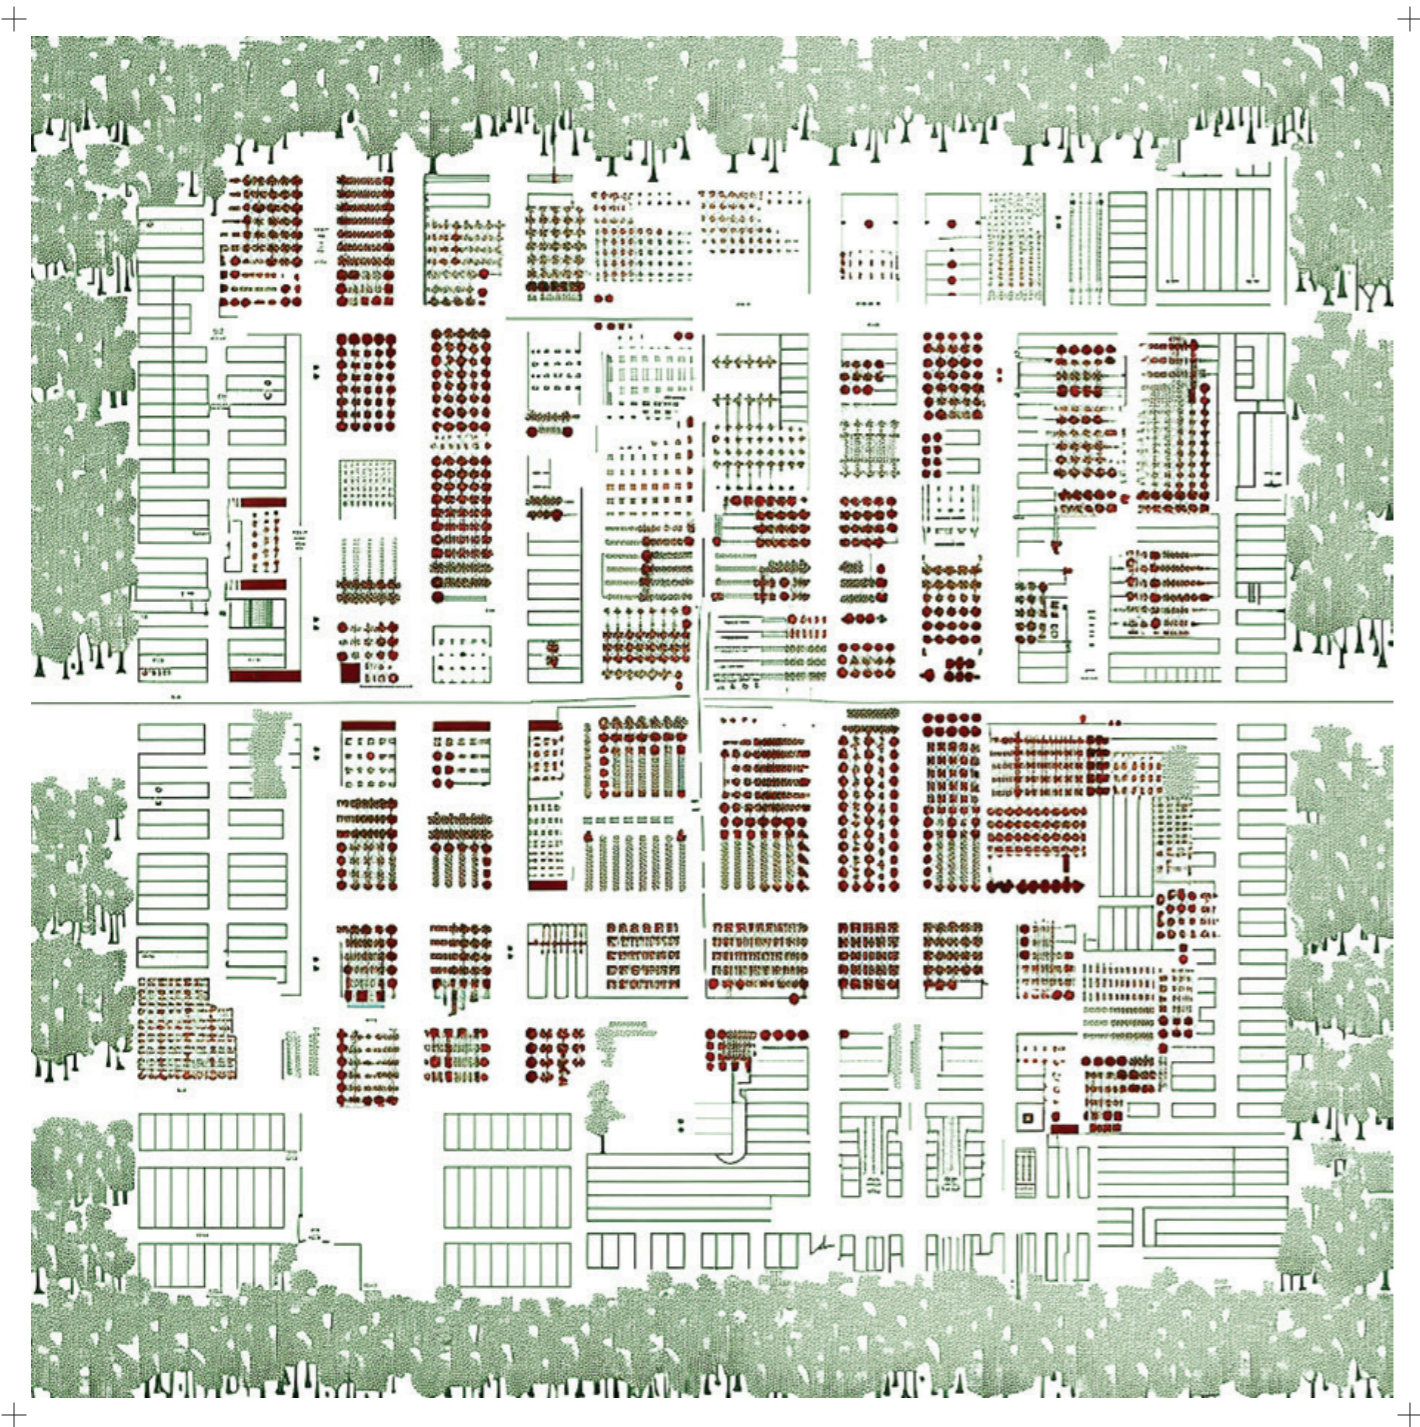

Hilberseimer, revisited

Dana El Hajjar

Hilberseimer, revisited

program: Master of Advanced Architecture
course: X-Urban Design Studio
instructor: Mariano Gomez Luque, Francisco Villeda
faculty assistant: Neslihan Gülhan
student assistant: Swohm Chattopadhyay