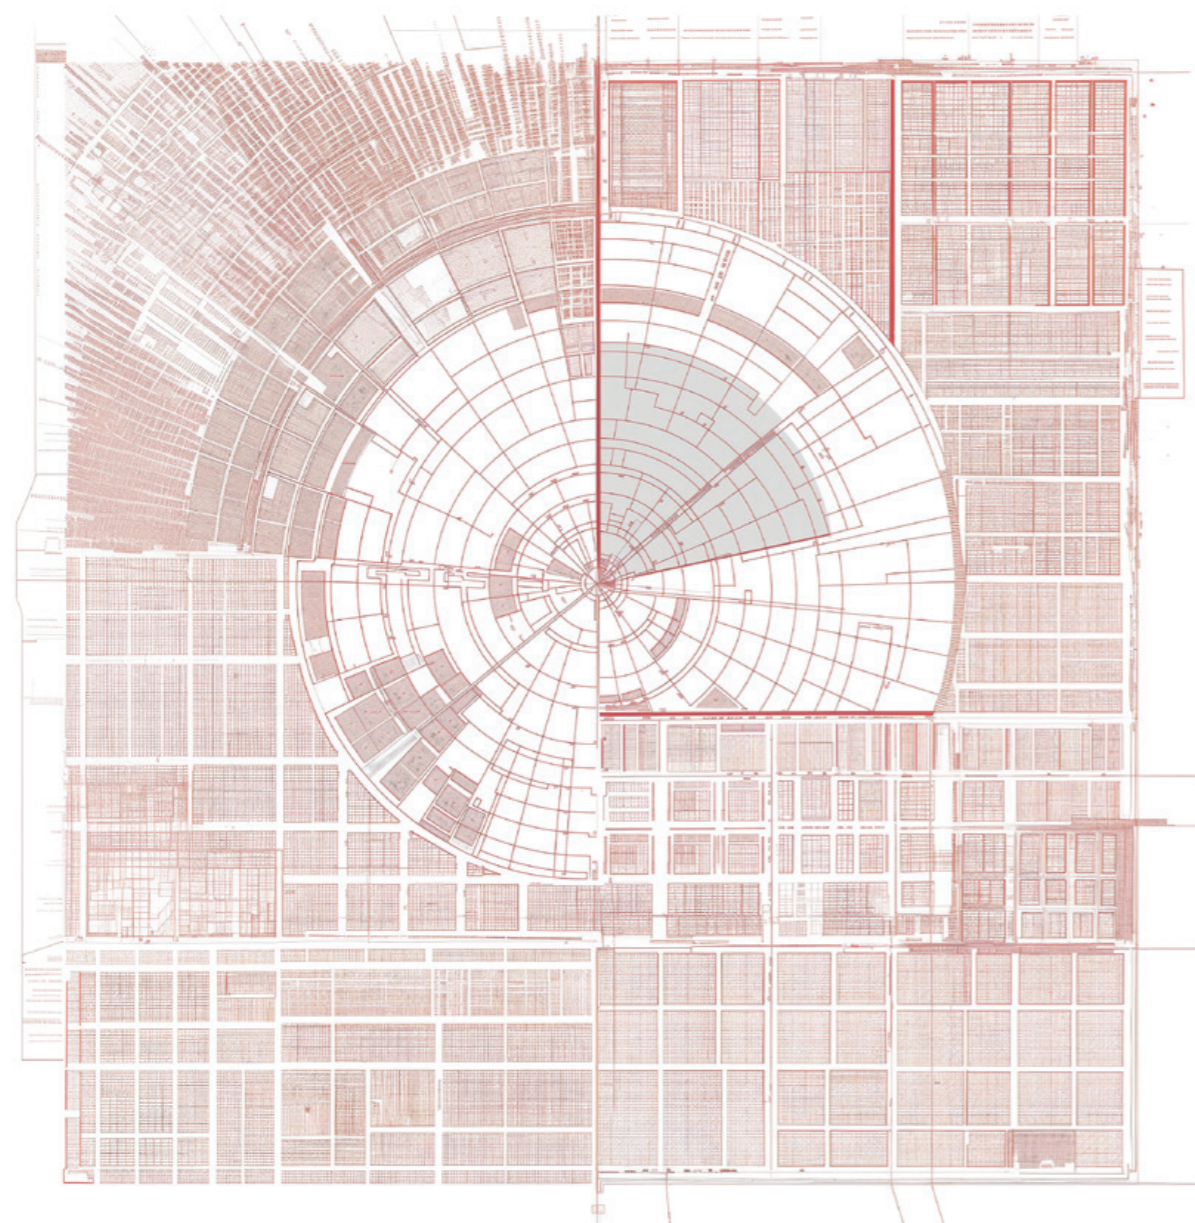

program: Master of Advanced Architecture
course: X-Urban Design Studio
instructor: Mariano Gomez Luque, Francisco Villeda
faculty assistant: Neslihan Gülhan
student assistant: Swohm Chattopadhyay

program: Master of Advanced Architecture
course: X-Urban Design Studio
instructor: Mariano Gomez Luque, Francisco Villeda
faculty assistant: Neslihan Gülhan
student assistant: Swohm Chattopadhyay