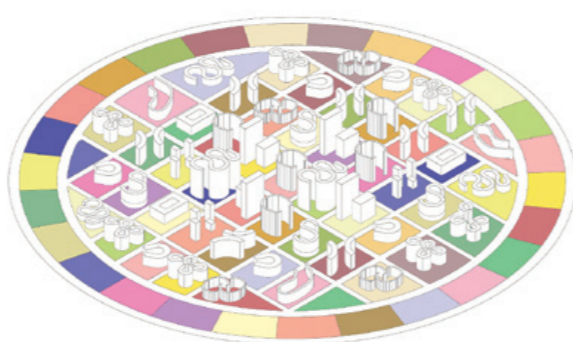

program: Master of Advanced Architecture
course: X-Urban Design Studio
instructor: Mariano Gomez Luque, Francisco Villeda
faculty assistant: Neslihan Gülhan
student assistant: Swohm Chattopadhyay

program: Master of Advanced Architecture
course: X-Urban Design Studio
instructor: Mariano Gomez Luque, Francisco Villeda
faculty assistant: Neslihan Gülhan
student assistant: Swohm Chattopadhyay

Muskan Goyal
Mert Özkılıç
Nate Power
Sayed Salahuddin

Almere plan, revisited