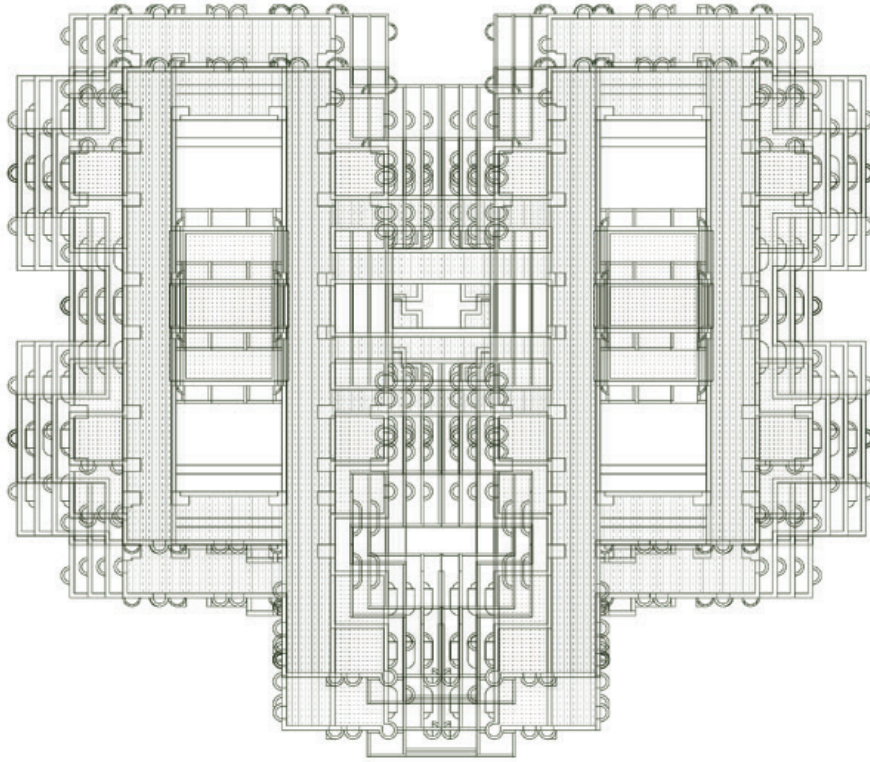

program: Master of Advanced Architecture
course: X-Urban Design Studio
instructor: Mariano Gomez Luque, Francisco Villeda
faculty assistant: Neslihan Gülhan
student assistant: Swohm Chattopadhyay

The Institute for Advanced Architecture of Catalonia (IAAC) is a center for research, education, production, and outreach, with the mission of envisioning possible spatial futures for the urban world. IAAC is an open, independent, and radical non-profit foundation based in Barcelona, a global capital of architecture and design, where the notion of 'urbanization' was first introduced and where a local high-quality and innovation-oriented research is connected to an international network of excellence in technology, architecture, and urban design.