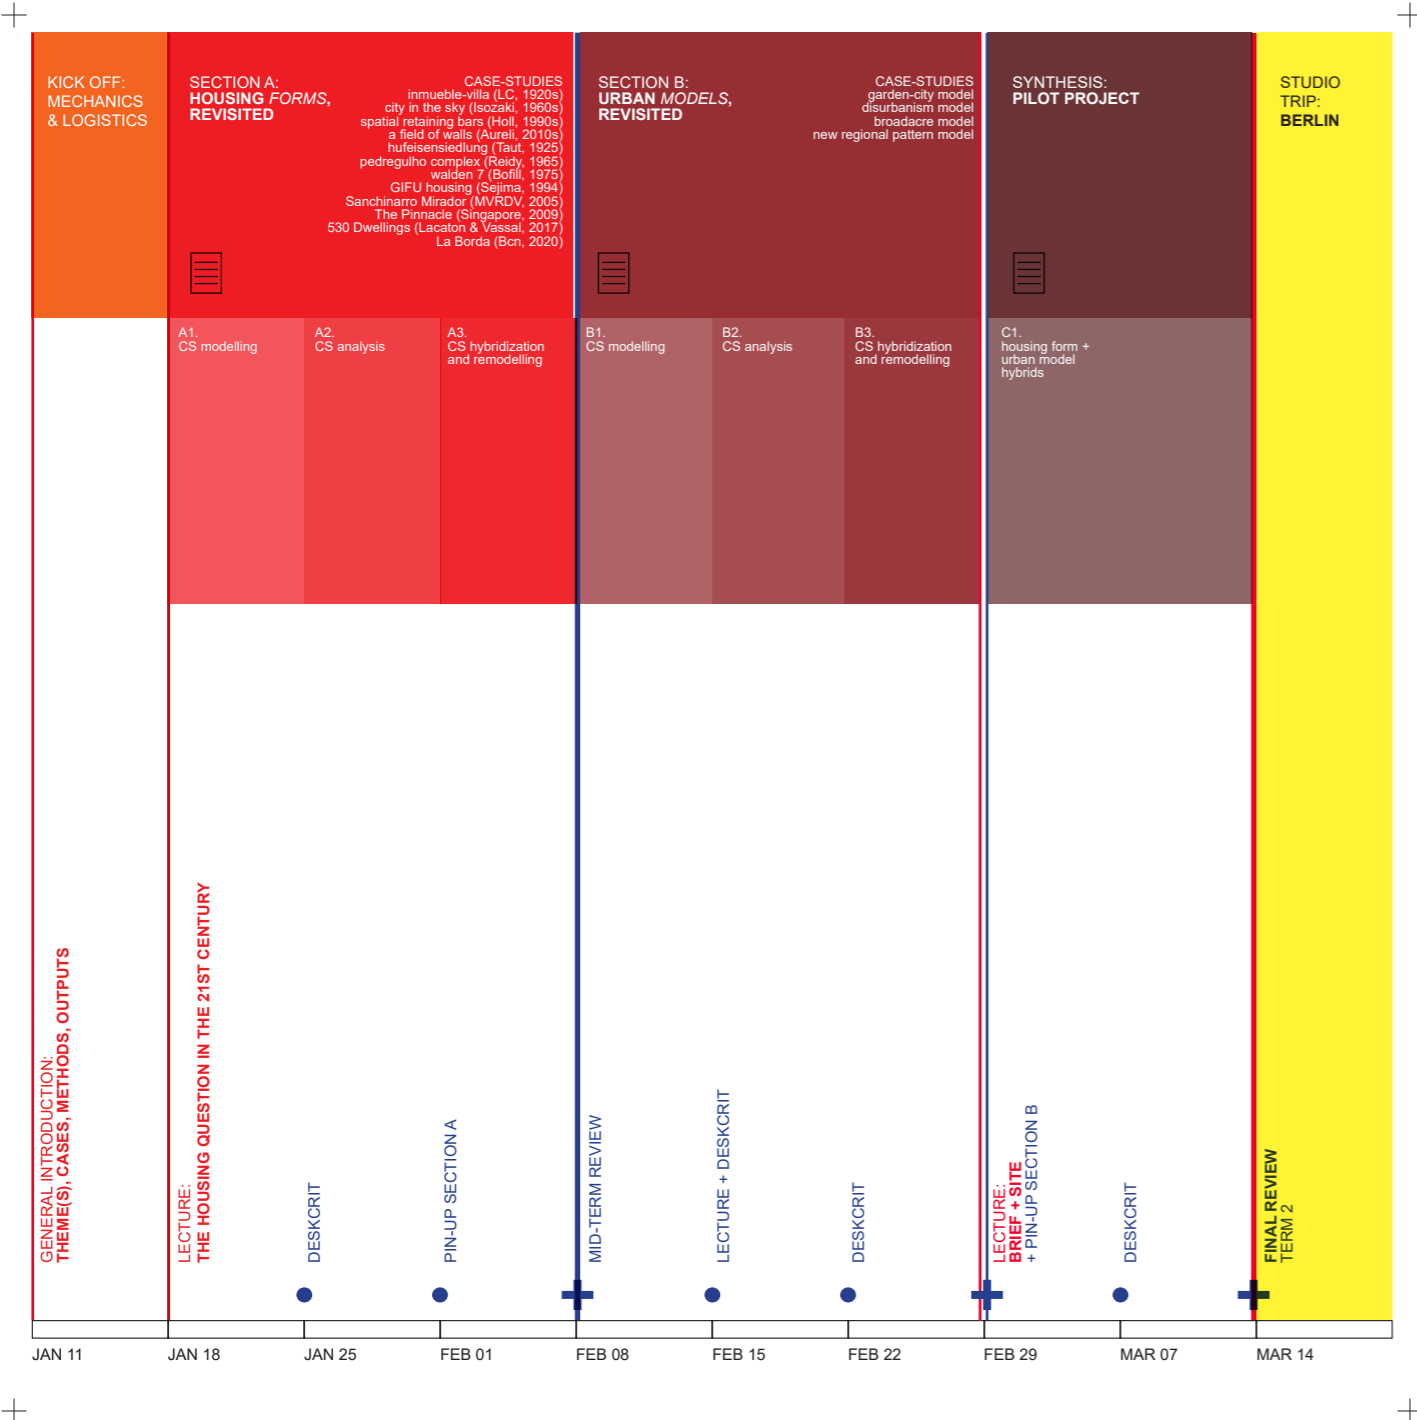

program: Master of Advanced Architecture
course: X-Urban Design Studio
instructor: Mariano Gomez Luque, Francisco Villeda
faculty assistant: Neslihan Gülhan
student assistant: Swohm Chattopadhyay

program: Master of Advanced Architecture
course: X-Urban Design Studio
instructor: Mariano Gomez Luque, Francisco Villeda
faculty assistant: Neslihan Gülhan
student assistant: Swohm Chattopadhyay

TERM 01

- DESKCRITS
- + SUBMISSIONS / REVIEWS
- LECTURES
- SUBMISSIONS
- READINGS