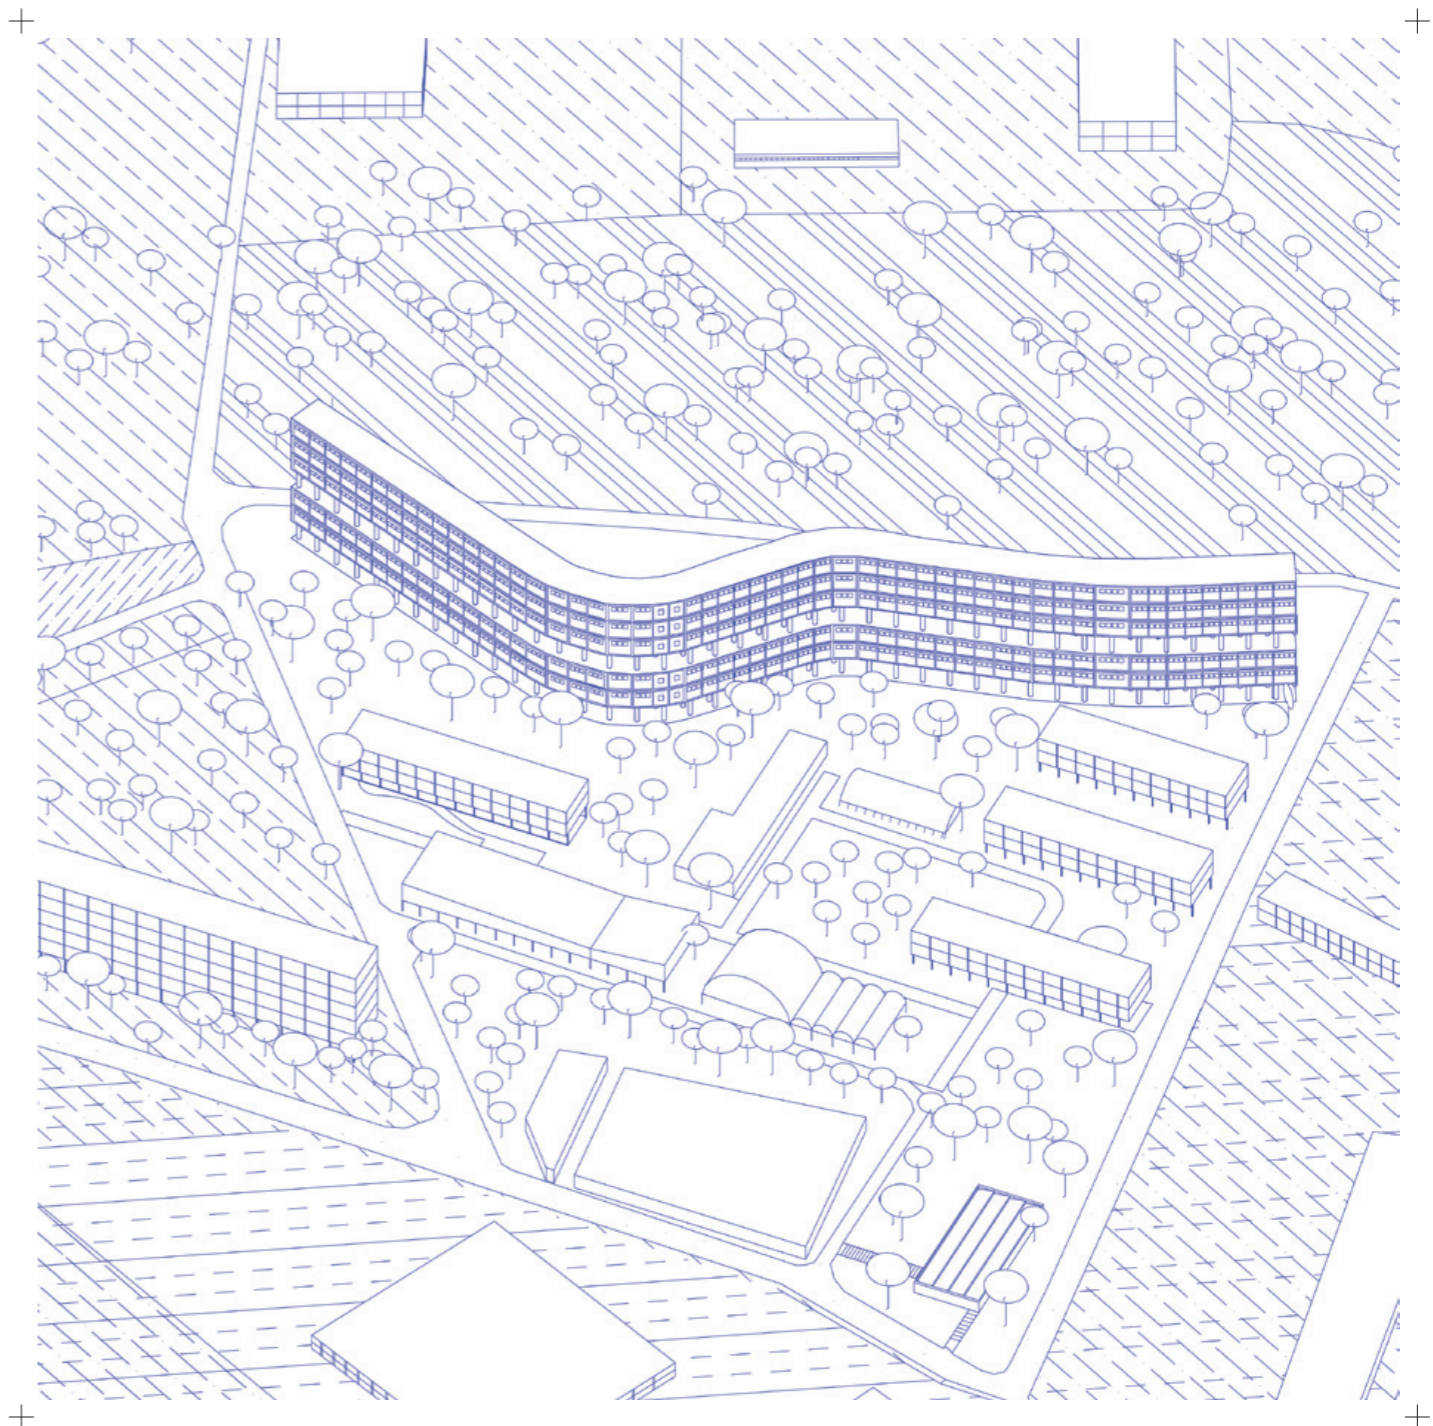

Dounia Moujahid

housing in Rio de Janeiro_site axo