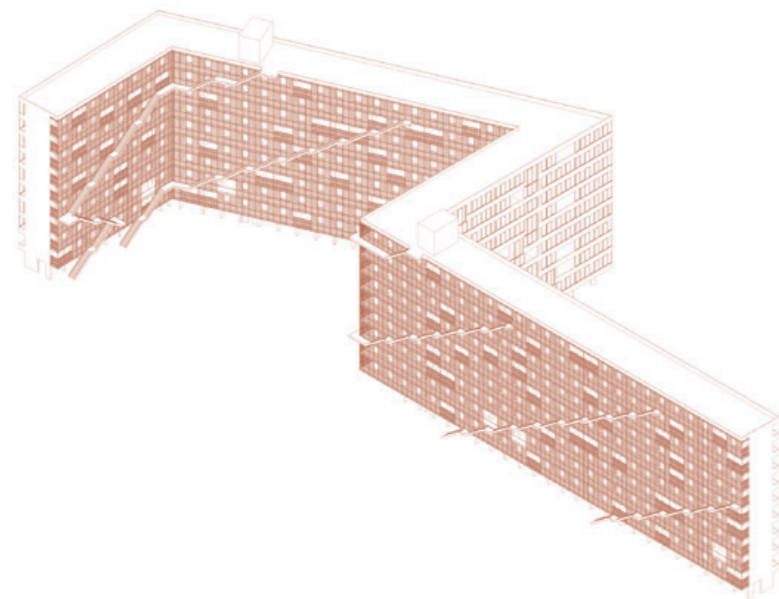

housing in Sanchinarro_frontal axo

program: Master of Advanced Architecture
course: X-Urban Design Studio
instructor: Mariano Gomez Luque, Francisco Villeda
faculty assistant: Neslihan Gülhan
student assistant: Swohm Chattopadhyay

program: Master of Advanced Architecture
course: X-Urban Design Studio
instructor: Mariano Gomez Luque, Francisco Villeda
faculty assistant: Neslihan Gülhan
student assistant: Swohm Chattopadhyay

Aakriti Singh

housing in Gifu_axo

Aakriti Singh

housing in Gifu_typological catalogue