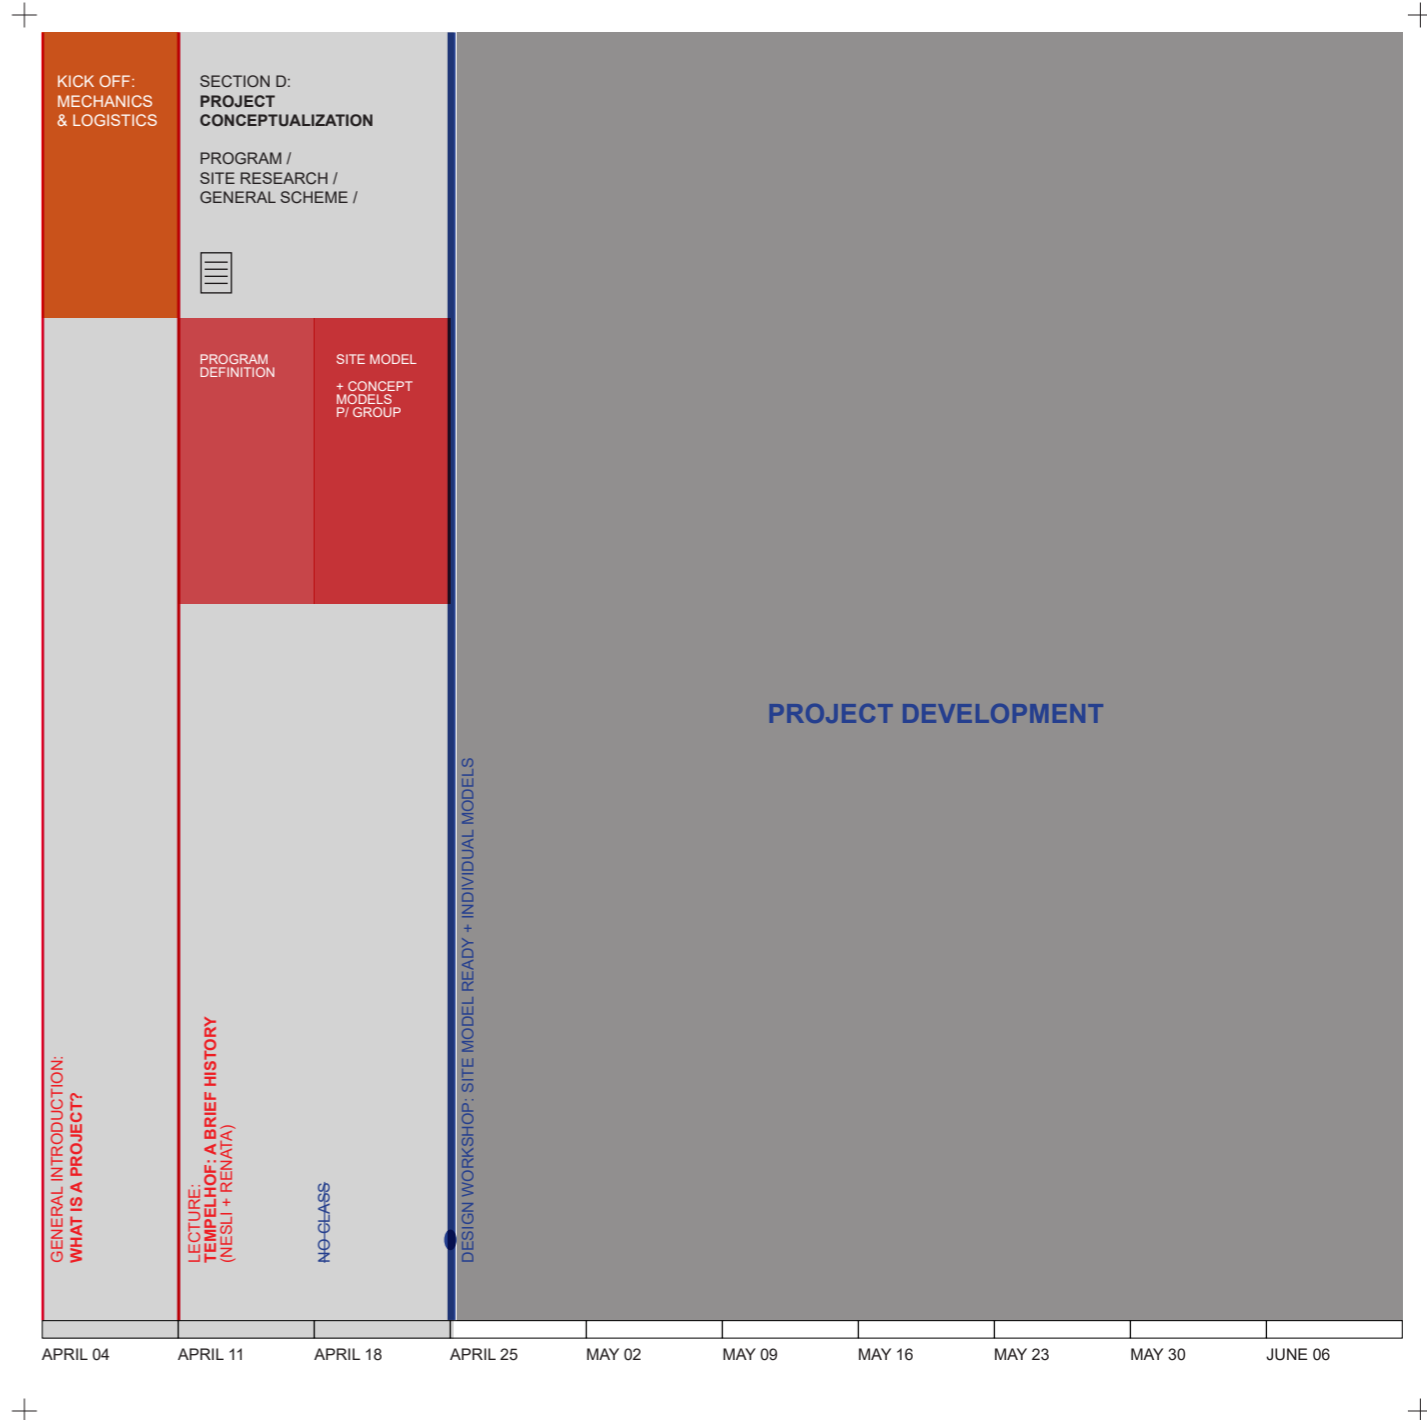

TERM 02

CALENDAR / ACTIVITIES