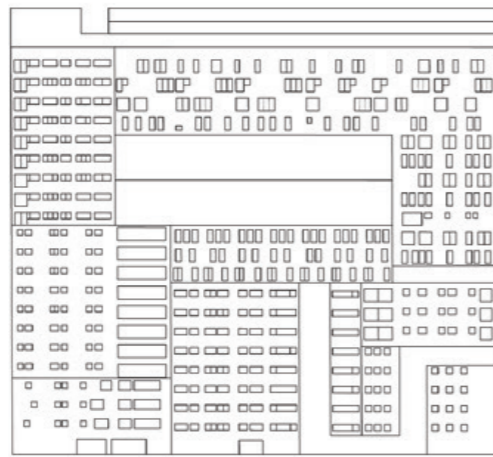

program: Master of Advanced Architecture
course: X-Urban Design Studio
instructor: Mariano Gomez Luque, Francisco Villeda
faculty assistant: Neslihan Gülhan
student assistant: Swohm Chattopadhyay

program: Master of Advanced Architecture
course: X-Urban Design Studio
instructor: Mariano Gomez Luque, Francisco Villeda
faculty assistant: Neslihan Gülhan
student assistant: Swohm Chattopadhyay

Mert Özkılıç

housing in Sanchinarro_what if